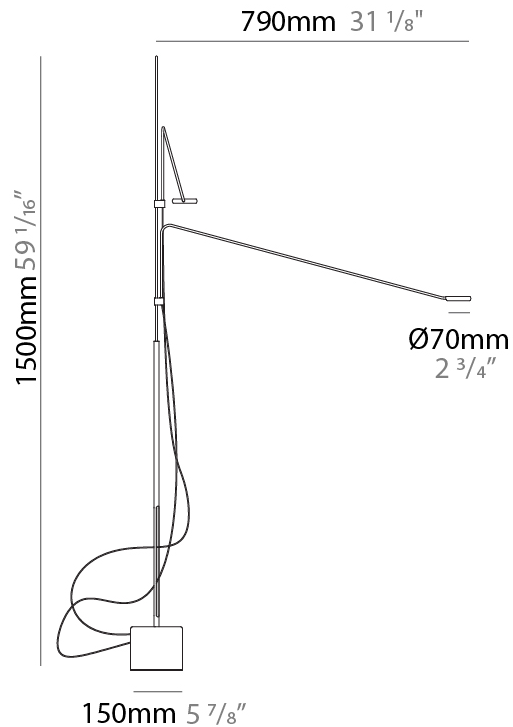

PROJECT	
TYPE	
SPECIFIER	
QUANTITY	
DATE	

TECLA PORTABLE

D44018- -
base number   Color   Finish
                         Temperature   Options

1. To build a product code in our configurator select the specify button on the base model # product page
2. To build a manual product code on this datasheet choose from the options listed below in blue font and add the suffix to the base model #

GENERAL

Series: Tecla
Brand: Icone
Division: Design
Mounting Type: Portable
Mounting Location: Floor
Subcategory: On/Off Switch

PHYSICAL

Shape: Abstract
Length (mm): 790
Length (in): 31 1/8
Height (mm): 1500
Height (in): 59 1/16
Light Distribution: Direct
Fixture Finish: WHI / BLK
Fixture Material: Metal

ELECTRICAL

Lamp Type: LED
Input Wattage (W): 10
Dimming: In-Line Dimming
Control Gear: Optical Sensor
Driver Location: Inline Transformer Plug
Input Voltage (V): 120
Output Voltage (V): 24

LED

Number of LEDs: 2
Color Temperature (°K): 2700 / 3000
Nominal Lumen (lm): 1072
CRI: >90 CRI
Lamp Life (hrs): 50000

OPTICAL

Adjustability: Rotating

RATINGS AND CERTIFICATIONS

Certified By: Certified for North American Standards
IP rating: IP20